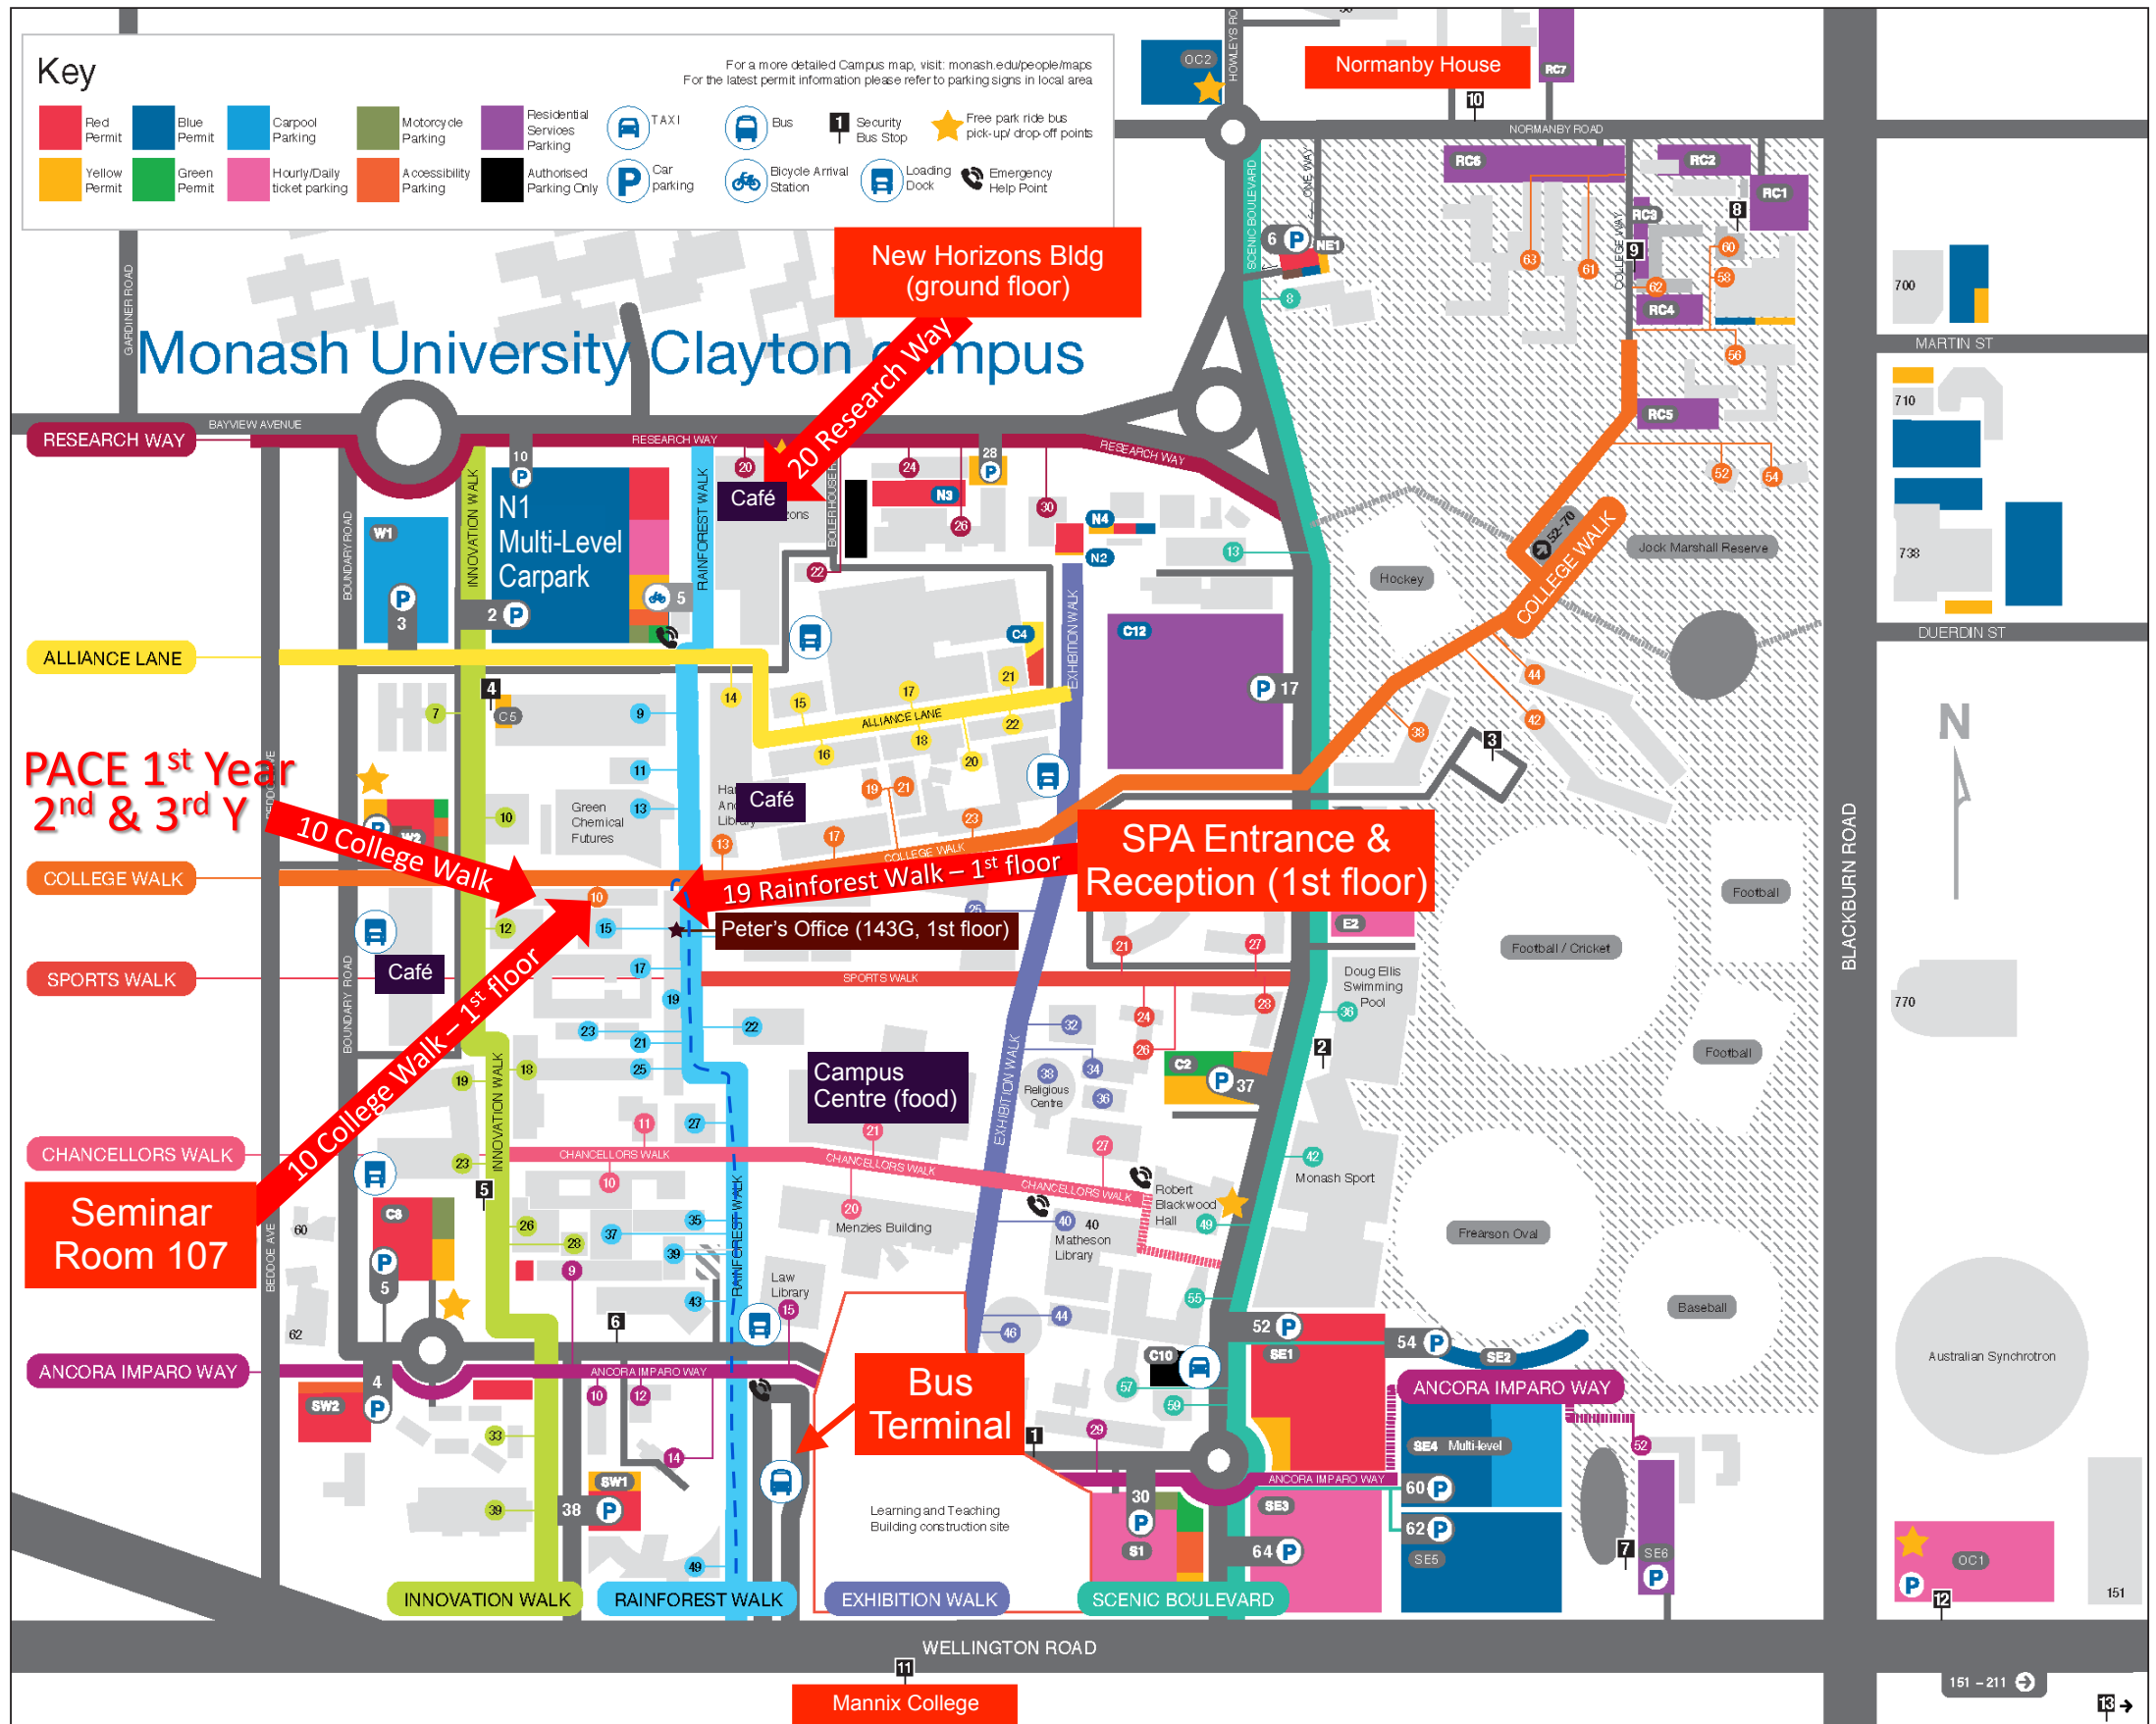

# Where to find the School of Physics and Astronomy

Building/department name	Address
Alexander Theatre	48 Exhibition Walk
Australian Pulp and Paper Institute	15 Alliance Lane
Bicycle Arrival Station - James Gormley	5 Rainforest Walk
Biochemistry Laboratories	11 Chancellors Walk
Biological Sciences	25 Rainforest Walk
Biological Sciences Lecture Theatres S7-S8	21 Rainforest Walk
Biology	18 Innovation Walk
Boiler House	22 Research Way
Buildings and Property	26 & 30 Research Way
Campus Centre	21 Chancellors Walk
Central Science Block	19 Rainforest Walk
Chancellery Building A	27 Chancellors Walk
Chancellery Building B	36 Exhibition Walk
Chancellery Building C	34 Exhibition Walk
Chancellery Building D	26 Sports Walk
Chancellery Building E	24 Sports Walk
Chemistry	17 Rainforest Walk
Doug Ellis Swimming Pool	36 Scenic Boulevard
Education	29 Ancora Imparo Way
Engineering 31	17 College Walk
Engineering 33	19 College Walk
Engineering 35	16 Alliance Lane
Engineering 36	18 Alliance Lane
Engineering 36A	20 Alliance Lane
Engineering 37	17 Alliance Lane
Engineering 69	22 Alliance Lane
Engineering 72	14 Alliance Lane
Engineering Examination Halls, EH1 - EH4	23 College Walk
Buildings and Property	26 Research Way
Faculty of Information Technology	25 Exhibition Walk
Faculty of Medicine Offices	43 Rainforest Walk
Faculty Teaching - MBBS	27 Rainforest Walk
First Year Biology	23 Rainforest Walk
Green Chemical Futures	13 Rainforest Walk
Hargrave-Andrew Library	13 College Walk
Information Services	44 Exhibition Walk
Japanese Studies Centre	12 Ancora Imparo Way
Jock Marshall Reserve	52 College Walk
Environmental Laboratories	39 Innovation Walk
John Monash Science School	57 Scenic Boulevard
Krongold Centre	15 Ancora Imparo Way
Law Building	15 Ancora Imparo Way
Law Library	15 Ancora Imparo Way
Mathematics & Earth, Atmosphere and Environment	9 Rainforest Walk
Medicine A	37 Rainforest Walk
Medicine B	39 Rainforest Walk
Medicine C	10 Chancellors Walk